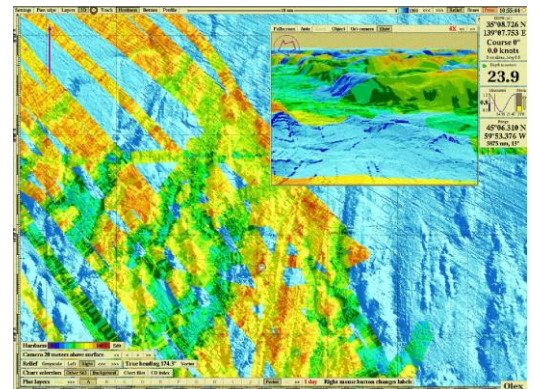

KODEN

SAVE OVER £1500 INCLUDES BROADBAND TRANSDUCER

CVS-FX1 & CVS-FX2 Broadband Echo Sounders
Select up to four frequencies at once,
Choose your frequency for your fish !

- Dual, triple or quad frequency display
- 3kW, choice of frequency 25kHz to 210kHz
- Frequencies can be set by 0.1kHz steps
- Compatible with Olex for Bottom Hardness
- CVS-FX1 colour 12.1" display
- CVS-FX2 colour 15" display
- CVS-FX2BB black box version (excludes display)

£5630

RRP £7132

SPECIAL OFFER INCLUDES ONE OF THE TRANSDUCERS BELOW

TDM-052 Transducer (38-75kHz & 130 – 210kHz)

TDM-062 Transducer (38 – 75kHz & 85 – 135kHz)

NOW COMPATIBLE WITH OLEX

CVS-FX Broadband Echo Sounders can now output both depth and hardness data to the Olex system on every depth transmission for a detailed 3D seabed map.

If the Olex system has the optional HT seabed discrimination module installed then Koden's hardness data output will be utilized to produce a 3D seabed image with Bottom Hardness (Ground Discrimination) shown, thus enhancing fishing based on bottom contour and bottom hardness information.